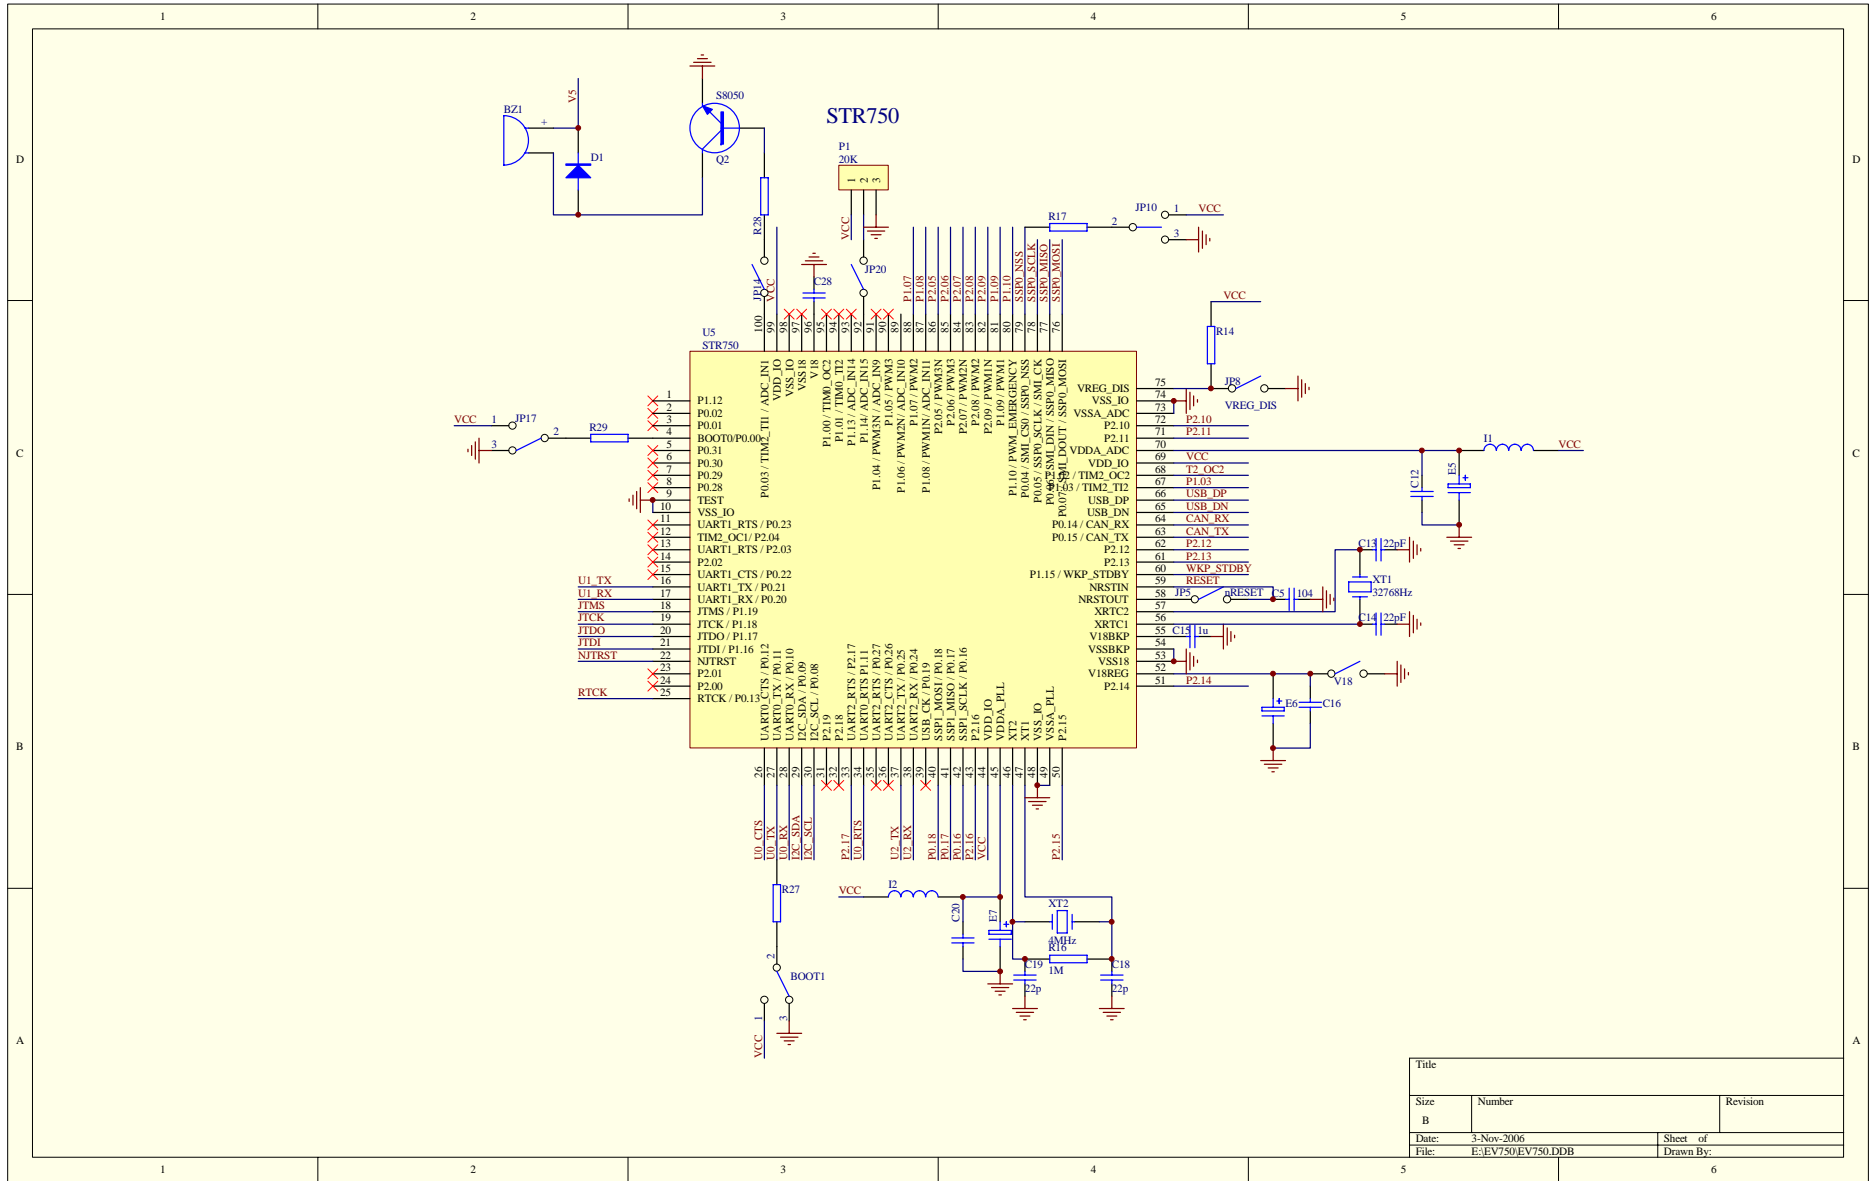

Title		
Size	Number	Revision
B		
Date:	3-Nov-2006	Sheet of
File:	E:EV750EV750.DDB	Drawn By:

Title		
Size	Number	Revision
B		
Date:	3-Nov-2006	Sheet of
File:	E:EV750EV750.DDB	Drawn By:

Title		
Size	Number	Revision
B		
Date:	9-Nov-2006	Sheet of
File:	C:\Documents and Settings\Administrator\Drawings\BQ.DDB	