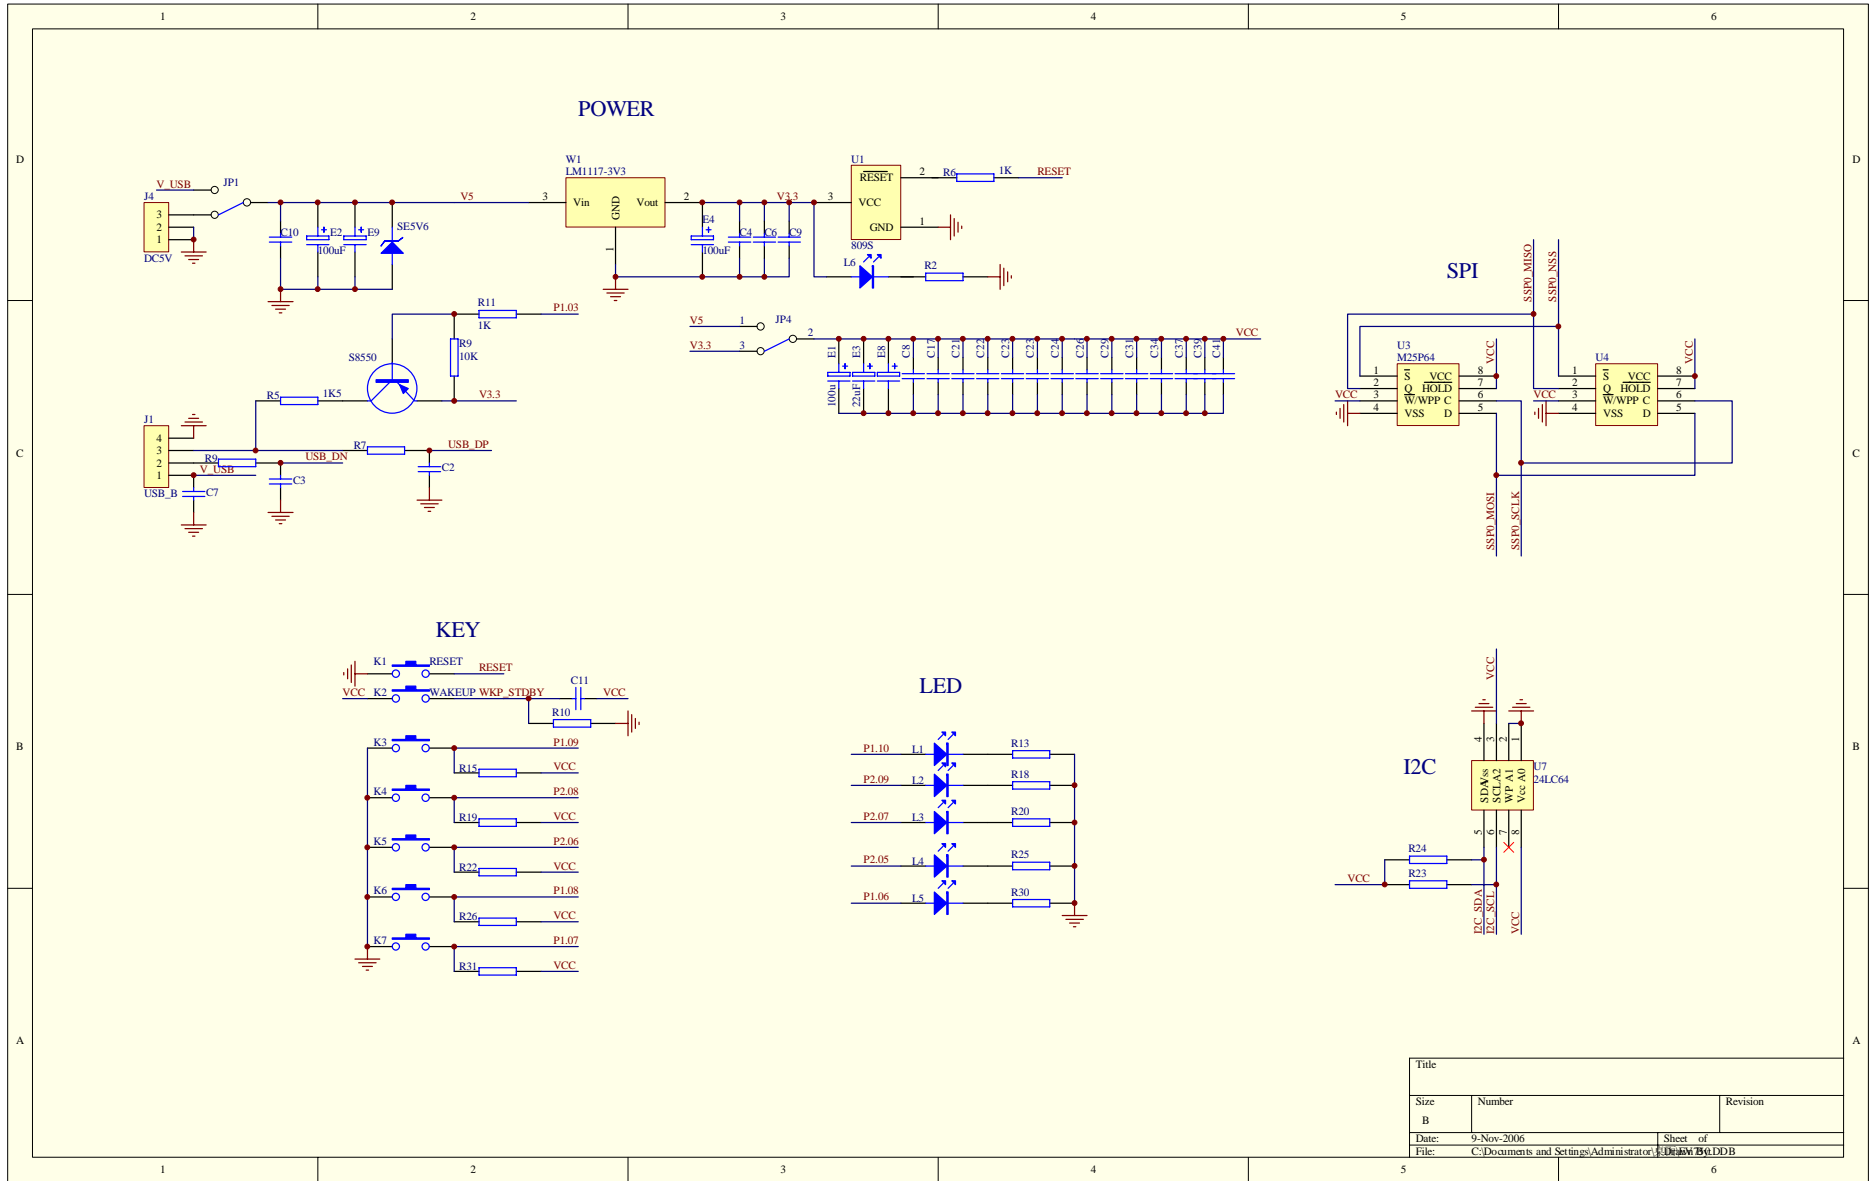

Title		
Size	Number	Revision
B		
Date:	3-Nov-2006	Sheet of
File:	E:EV750EV750.DDB	Drawn By:

Title		
Size	Number	Revision
B		
Date:	3-Nov-2006	Sheet of
File:	E:EV750EV750.DDB	Drawn By:

Title		
Size	Number	Revision
B		
Date:	9-Nov-2006	Sheet of
File:	C:\Documents and Settings\Administrator\Drawings\BQ.DDB	