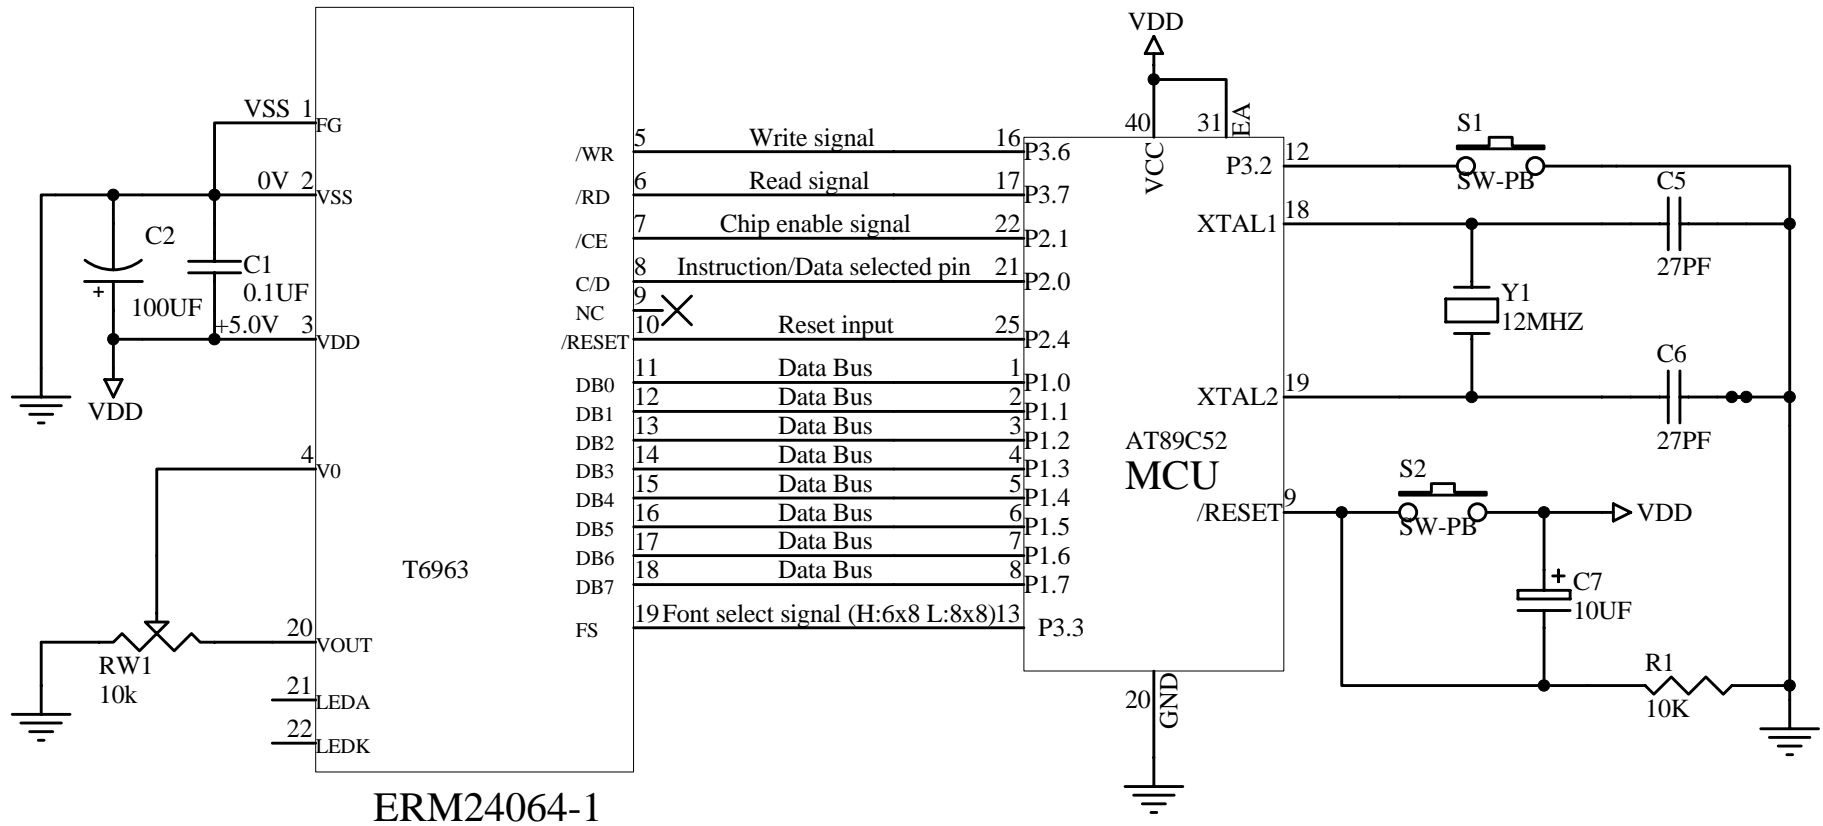

# Interfacing LCD Modules to the AT89C52 MCU

## The Parallel 8Bit(8080 Series MCU)Reference Example

Title			<b>EASTRISING TECHNOLOGY CO.,LTD.</b>		
Size	Number	Revision			
A	ERM24064-1	A0			
Date:	25-Sep-2009	Sheet of	1		
File		Drawn By	Javen		